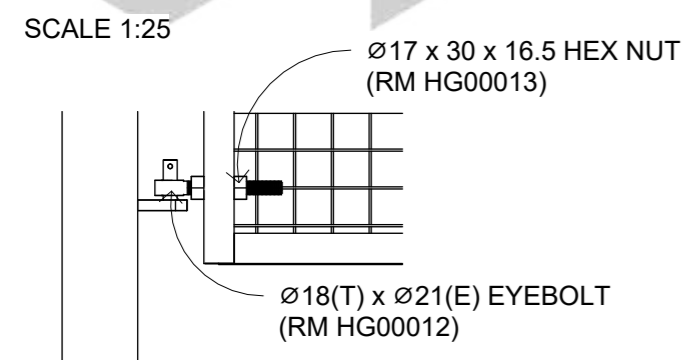

General Comments

Materials

Mild Steel to be Powder Coated

SCALE 1:25

SCALE 1:25

SCALE 1:10

SCALE 1:10

Email: sales@hermeq.com Phone: 0121 725 2338

No.	Description	Date
A	Added Weight	12/04/23

Item	Component Description	Quantity
RM HG00001	100mm x 100mm x 3300mm POST	2
RM HG00011	Ø22mm x 400mm x 50mm HANDLE	1
RM HG00012	Ø18mm (THREAD) Ø21mm (EYE) EYEBOLT	4
RM HG00013	Ø17mm x 30mm x 16.5mm HEX NUT	8
RM HG00014	2825mm x 2350mm GATE - FEMALE	1
RM HG00015	2825mm x 2350mm GATE - MALE	1

MESH HEAVY DUTY VEHICLE GATE - 6050MM x 2475MM - IN GROUND			
Weight	185.5KG	Serial Number	Revision
Date	29/03/2023	HG0989	A
Drawn by	JT	Scale	As indicated @A3
Checked by	Checker		