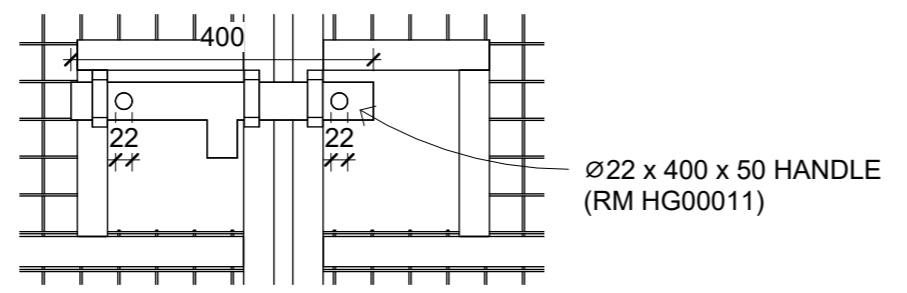

General Comments

Materials

Mild Steel to be Powder Coated

SCALE 1:25

SCALE 1:25

SCALE 1:10

SCALE 1:10

Email: sales@hermeq.com Phone: 0121 725 2338

No.	Description	Date
A	Added Weight	12/04/23

Item	Component Description	Quantity
RM HG00001	100mm x 100mm x 3300mm POST	2
RM HG00011	Ø22mm x 400mm x 50mm HANDLE	1
RM HG00012	Ø18mm (THREAD) Ø21mm (EYE) EYEBOLT	4
RM HG00013	Ø17mm x 30mm x 16.5mm HEX NUT	8
RM HG00014	2825mm x 2350mm GATE - FEMALE	1
RM HG00015	2825mm x 2350mm GATE - MALE	1

MESH HEAVY DUTY VEHICLE GATE - 6050MM x 2475MM - IN GROUND			
Weight	185.5KG	Serial Number	Revision
Date	29/03/2023	HG0989	A
Drawn by	JT	Scale	As indicated @A3
Checked by	Checker		