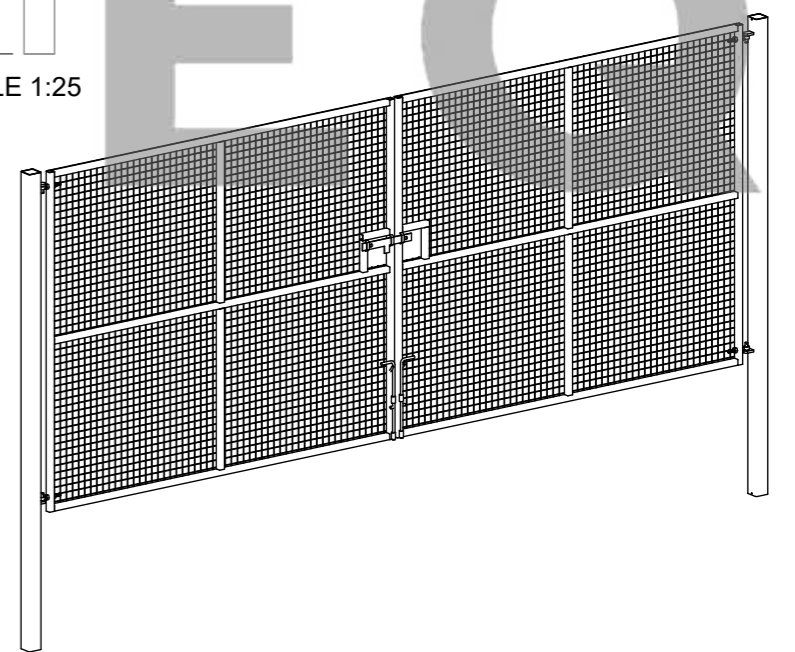

General Comments

Materials

Mild Steel to be Powder Coated

SCALE 1:25

SCALE 1:25

SCALE 1:10

SCALE 1:10

Email: sales@hermeq.com Phone: 0121 725 2338

No.	Description	Date
A	Added Weight	12/04/23

Item	Component Description	Quantity
RM HG00001	100mm x 100mm x 3300mm POST	2
RM HG00011	Ø22mm x 400mm x 50mm HANDLE	1
RM HG00012	Ø18mm (THREAD) Ø21mm (EYE) EYEBOLT	4
RM HG00013	Ø17mm x 30mm x 16.5mm HEX NUT	8
RM HG00014	2825mm x 2350mm GATE - FEMALE	1
RM HG00015	2825mm x 2350mm GATE - MALE	1

MESH HEAVY DUTY VEHICLE GATE - 6050MM x 2475MM - IN GROUND			
Weight	185.5KG	Serial Number	Revision
Date	29/03/2023	HG0989	A
Drawn by	JT	Scale	As indicated @A3
Checked by	Checker		