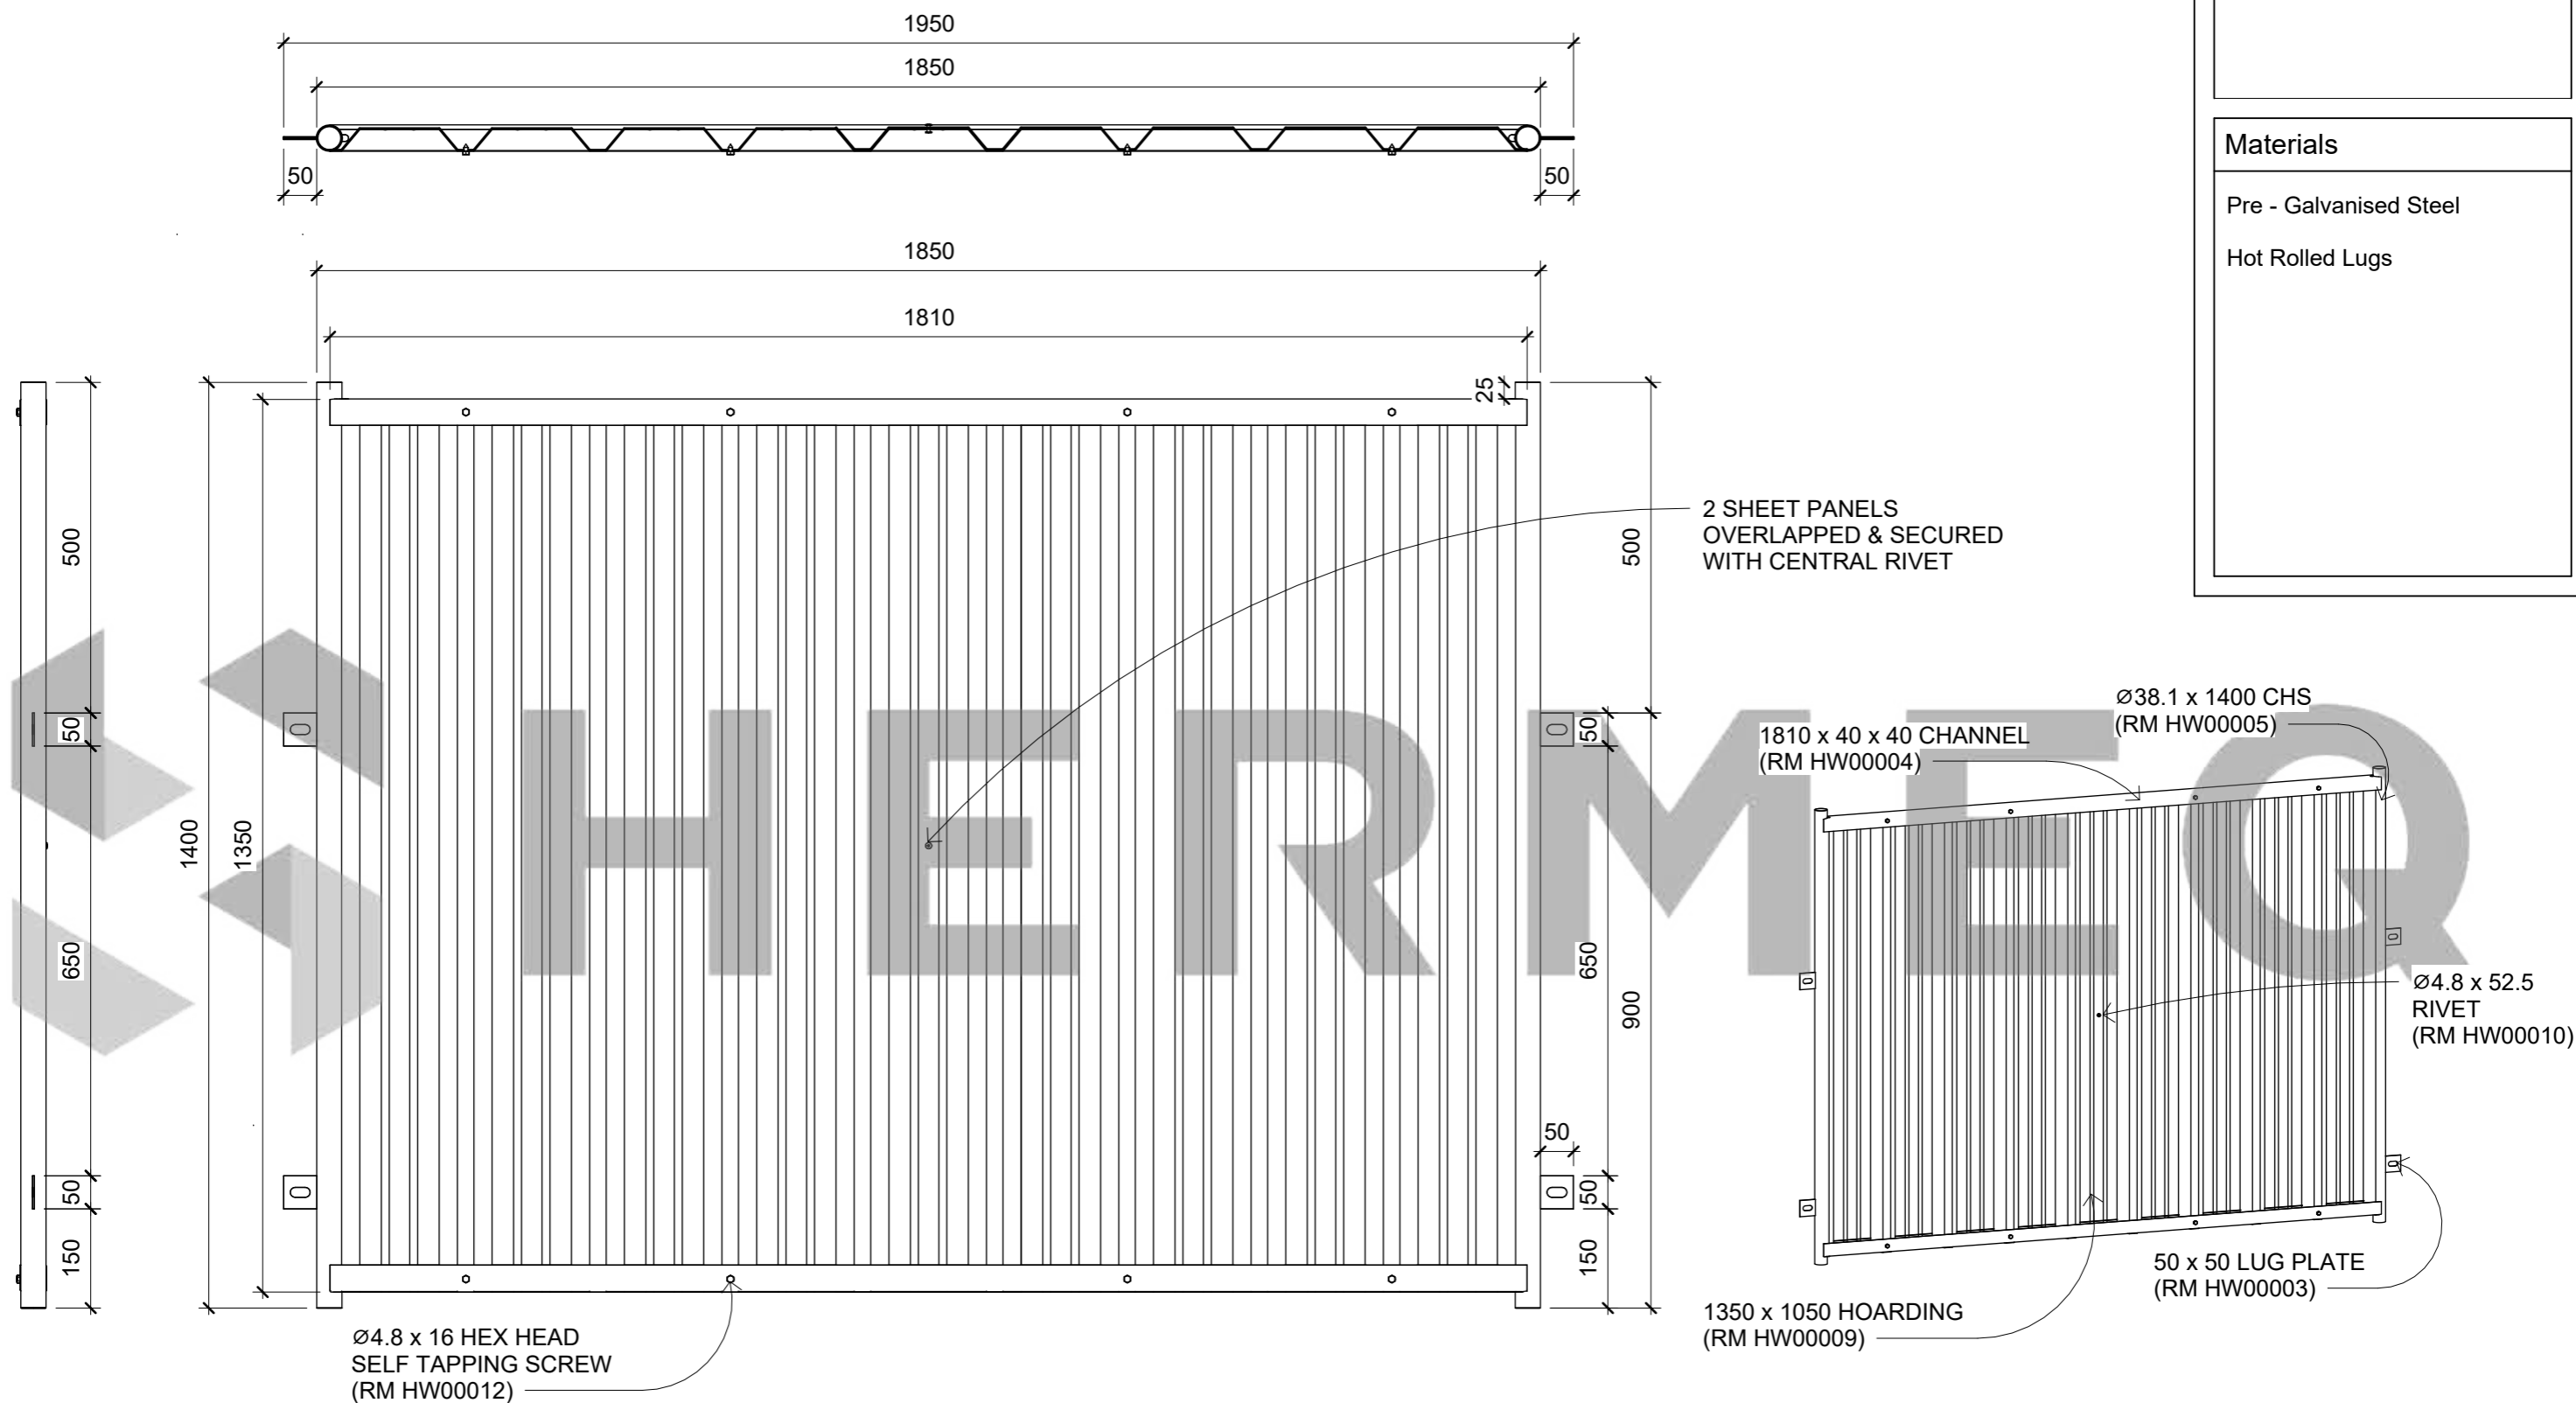

**General Comments**

Powder Coated as standard  
RAL 9016 White – other  
colours available on request

**Materials**

Pre - Galvanised Steel  
Hot Rolled Lugs

Email: sales@hermeq.com Phone: 0121 725 2338

No.	Description	Date
A	Minor Amendments to Channel & Labels	06/04/23

Item	Component Description	Quantity
RM HW00003	G2.8mm - 50mm x 50mm LUG PLATE	4
RM HW00004	G1.2mm - 1810mm x 40mm x 40mm CHANNEL	2
RM HW00005	G0.9mm - Ø38.1mm x 1400mm CHS	2
RM HW00009	G0.75mm - 1350mm x 1050mm HOARDING	2
RM HW00010	Ø4.8mm x 52.5mm RIVET	1
RM HW00012	Ø4.8mm x 16mm HEX HEAD SCREW	8

RB22 HOARDING EXTENSION			
Weight	N/A	Serial Number	Revision
Date	05/04/2023	HW3856	A
Drawn by	JT		
Checked by	GM	Scale	1 : 10 @A3