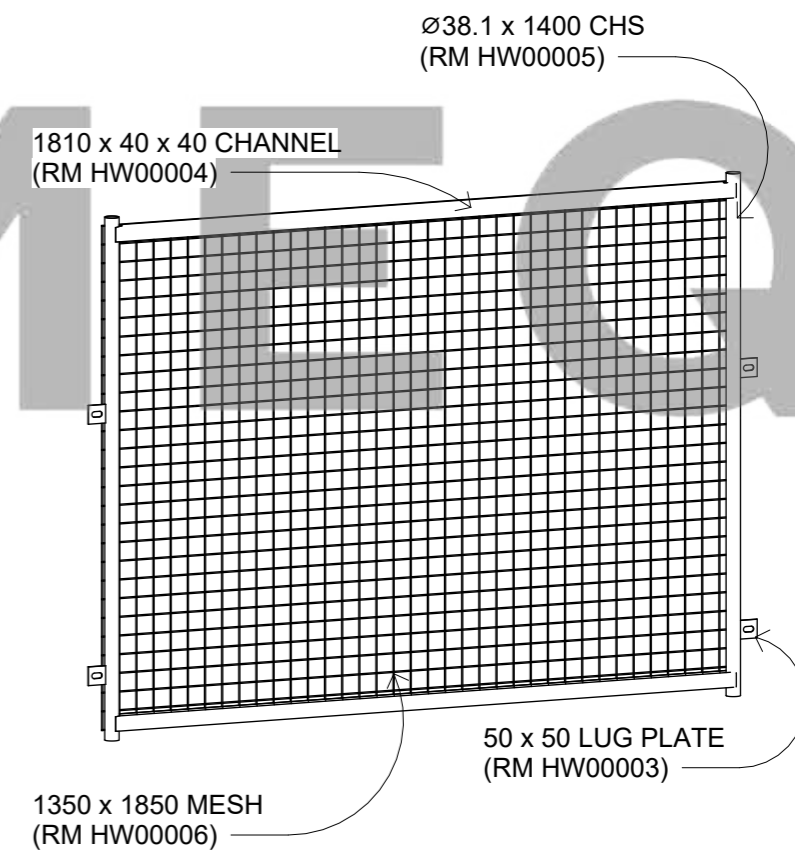

General Comments

Powder Coated as standard
RAL 9016 White – other
colours available on request

Materials

Pre - Galvanised Steel
Hot Rolled Lugs

SCALE 1:10

SCALE 1:5

SCALE 1:10

SCALE 1:10

Email: sales@hermeq.com

Phone: 0121 725 2338

No.	Description	Date
A	Minor Amendment to Channel & Labels	06/04/23
B	Minor Amendment to Mesh Gauge Size	13/04/23

Item	Component Description	Quantity
RM HW00003	G2.8mm - 50mm x 50mm LUG PLATE	4
RM HW00004	G1.2mm - 1810mm x 40mm x 40mm CHANNEL	2
RM HW00005	G0.9mm - Ø38.1mm x 1400mm CHS	2
RM HW00006	GØ2.5mm - 1350mm x 1850mm MESH	1

RB22 MESH EXTENSION			
Weight	N/A	Serial Number	Revision
Date	05/04/2023	HW3857	B
Drawn by	JT		
Checked by	GM	Scale	As indicated @A3