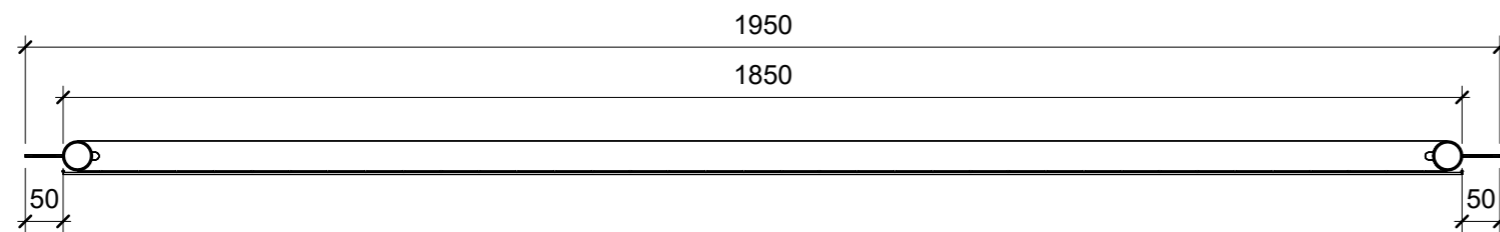

General Comments

Powder Coated as standard
RAL 9016 White – other
colours available on request

Materials

Pre - Galvanised Steel
Hot Rolled Lugs

SCALE 1:10

SCALE 1:5

SCALE 1:10

SCALE 1:10

Email: sales@hermeq.com

Phone: 0121 725 2338

No.	Description	Date
A	Minor Amendment to Channel & Labels	06/04/23
B	Minor Amendment to Mesh Gauge Size	13/04/23

Item	Component Description	Quantity
RM HW00003	G2.8mm - 50mm x 50mm LUG PLATE	4
RM HW00004	G1.2mm - 1810mm x 40mm x 40mm CHANNEL	2
RM HW00005	G0.9mm - Ø38.1mm x 1400mm CHS	2
RM HW00006	GØ2.5mm - 1350mm x 1850mm MESH	1

RB22 MESH EXTENSION			
Weight	N/A	Serial Number	Revision
Date	05/04/2023	HW3857	B
Drawn by	JT		
Checked by	GM	Scale	As indicated @A3