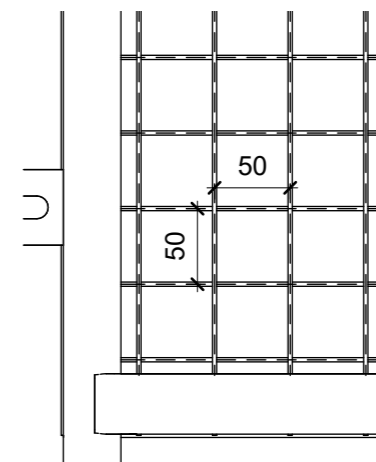

General Comments

Powder Coated as standard
RAL 9016 White – other
colours available on request

Materials

Pre - Galvanised Steel
Hot Rolled Lugs

SCALE 1:10

SCALE 1:5

SCALE 1:10

SCALE 1:10

Email: sales@hermeq.com

Phone: 0121 725 2338

No.	Description	Date
A	Minor Amendment to Channel & Labels	06/04/23
B	Minor Amendment to Mesh Gauge Size	13/04/23

Item	Component Description	Quantity
RM HW00003	G2.8mm - 50mm x 50mm LUG PLATE	4
RM HW00004	G1.2mm - 1810mm x 40mm x 40mm CHANNEL	2
RM HW00005	G0.9mm - Ø38.1mm x 1400mm CHS	2
RM HW00006	GØ2.5mm - 1350mm x 1850mm MESH	1