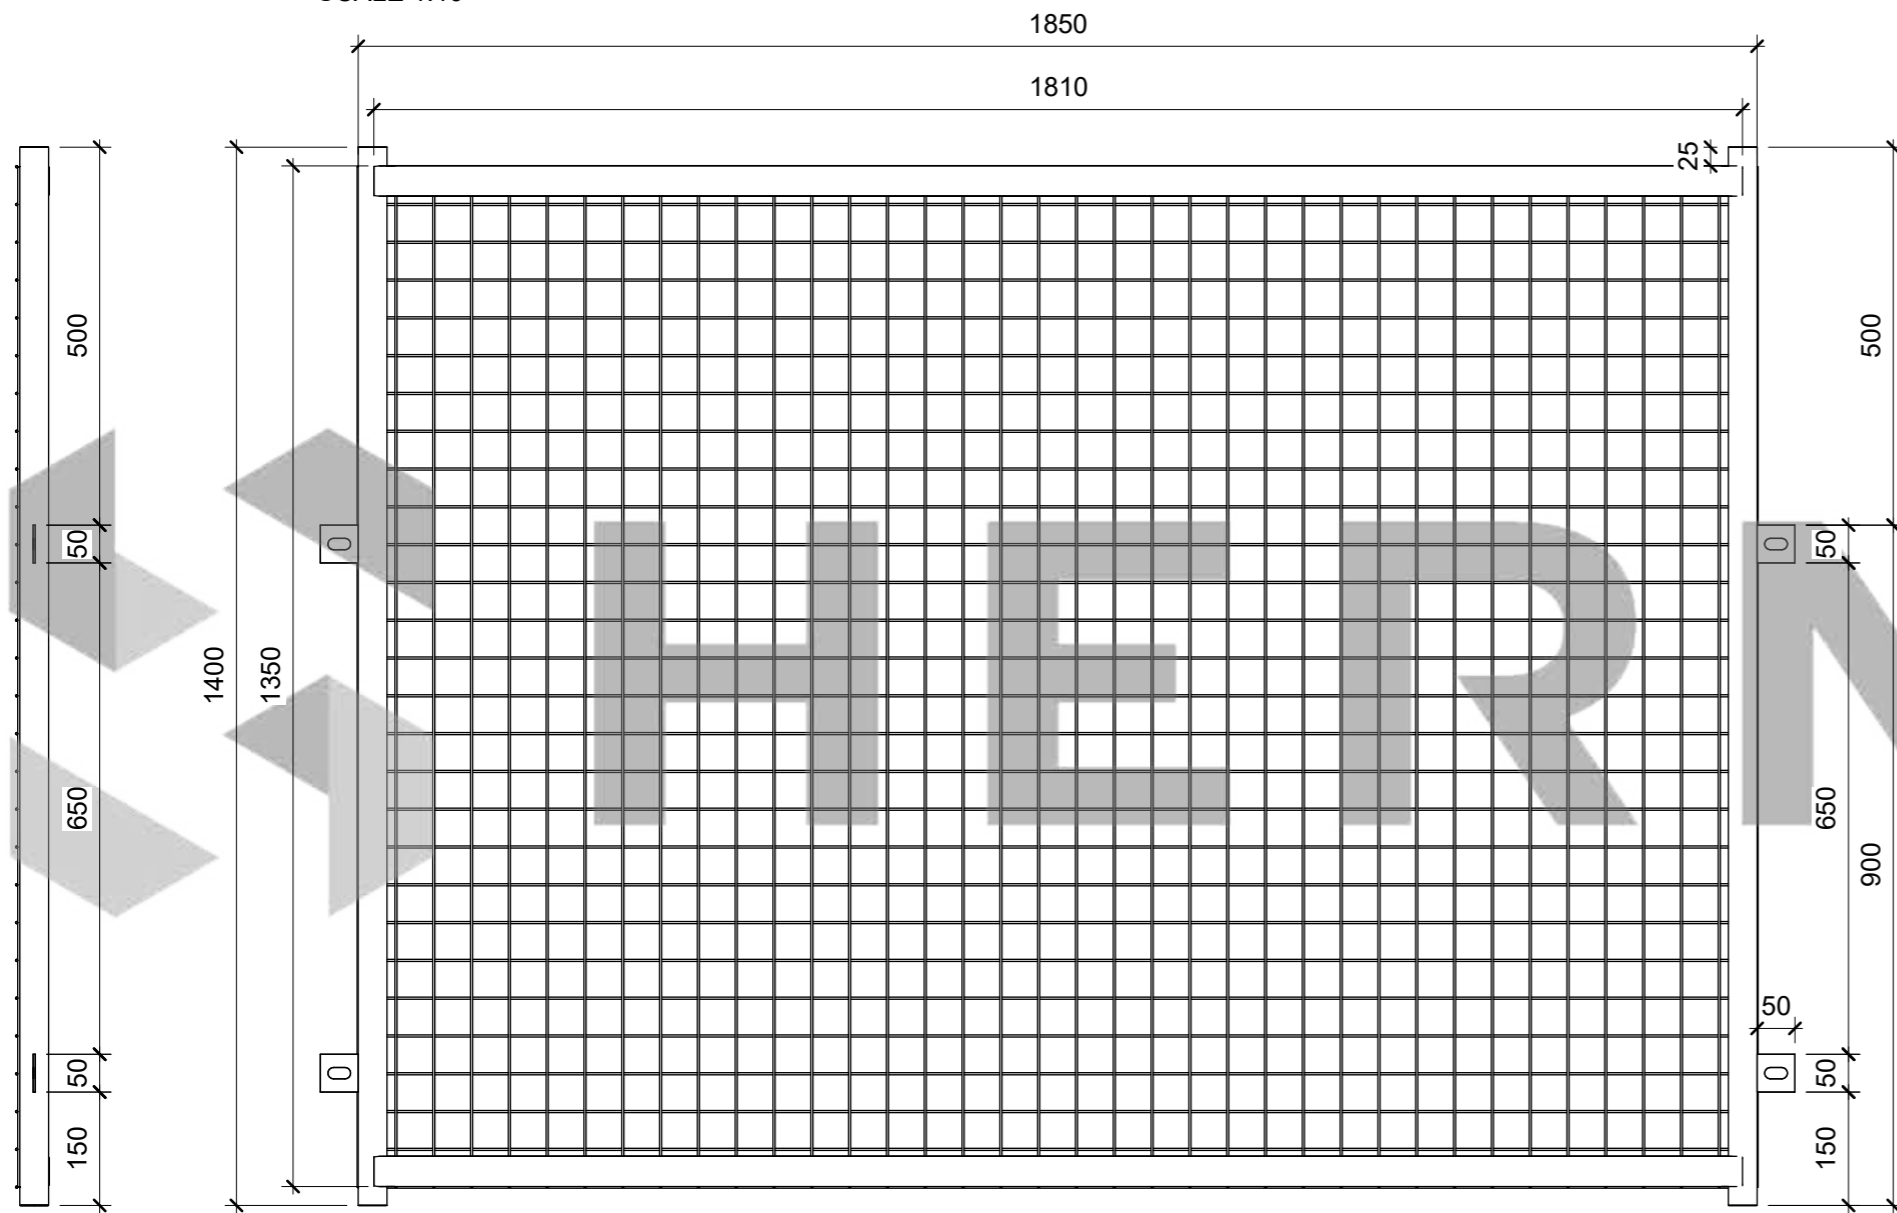

General Comments

Powder Coated as standard
RAL 9016 White – other
colours available on request

Materials

Pre - Galvanised Steel
Hot Rolled Lugs

SCALE 1:10

SCALE 1:5

SCALE 1:10

SCALE 1:10

Email: sales@hermeq.com

Phone: 0121 725 2338

No.	Description	Date
A	Minor Amendment to Channel & Labels	06/04/23
B	Minor Amendment to Mesh Gauge Size	13/04/23

Item	Component Description	Quantity
RM HW00003	G2.8mm - 50mm x 50mm LUG PLATE	4
RM HW00004	G1.2mm - 1810mm x 40mm x 40mm CHANNEL	2
RM HW00005	G0.9mm - Ø38.1mm x 1400mm CHS	2
RM HW00006	GØ2.5mm - 1350mm x 1850mm MESH	1

RB22 MESH EXTENSION			
Weight	N/A	Serial Number	Revision
Date	05/04/2023	HW3857	B
Drawn by	JT		
Checked by	GM	Scale	As indicated @A3